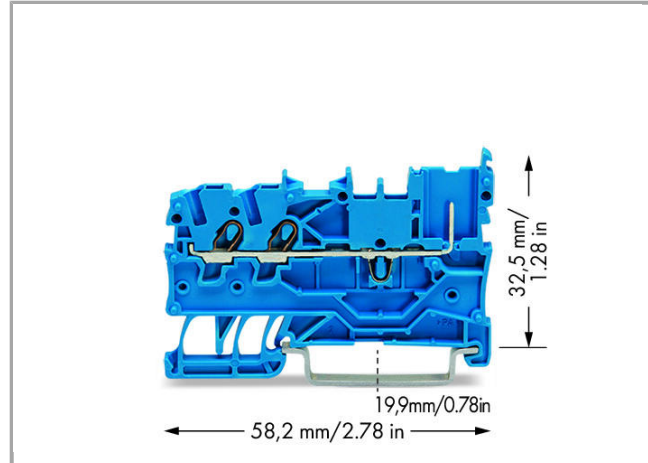

**Data sheet | Item number: 2020-1304**

2-conductor/1-pin carrier terminal block; for DIN-rail 35 x 15 and 35 x 7.5;

Push-in CAGE CLAMP®; 1,00 mm<sup>2</sup>; blue

2020-1304

RoHS  Compliant

[BOMcheck.net](https://www.bomcheck.net)

### Connection data

Connection technology	Push-in CAGE CLAMP®
Number of connection points (connection type)	2
Actuation type	Open Tool Slot Push-in
Connectable conductor materials	Copper
Nominal cross section	1 mm <sup>2</sup>
Solid conductor	0.14 1.5 mm <sup>2</sup> / 24 16 AWG
Solid conductor, push-in termination	0.5 1.5 mm <sup>2</sup> / 20 16 AWG
Fine-stranded conductor	0.14 1.5 mm <sup>2</sup> / 24 16 AWG
Strip length	9 11 mm / 0.35 0.43 inch
Number of connection points	1
Note (conductor cross-section)	Depending on the conductor characteristic, a conductor with a smaller cross section can also be inserted via push-in termination.
Total number of connection points	2
Total number of potentials	1
Number of levels	1
Type of wiring	Front-entry wiring

### Geometrical Data

Width	3.5 mm / 0.138 inch
Height from upper-edge of DIN-35 rail	32.5 mm / 1.28 inch
Depth	58.2 mm / 2.291 inch